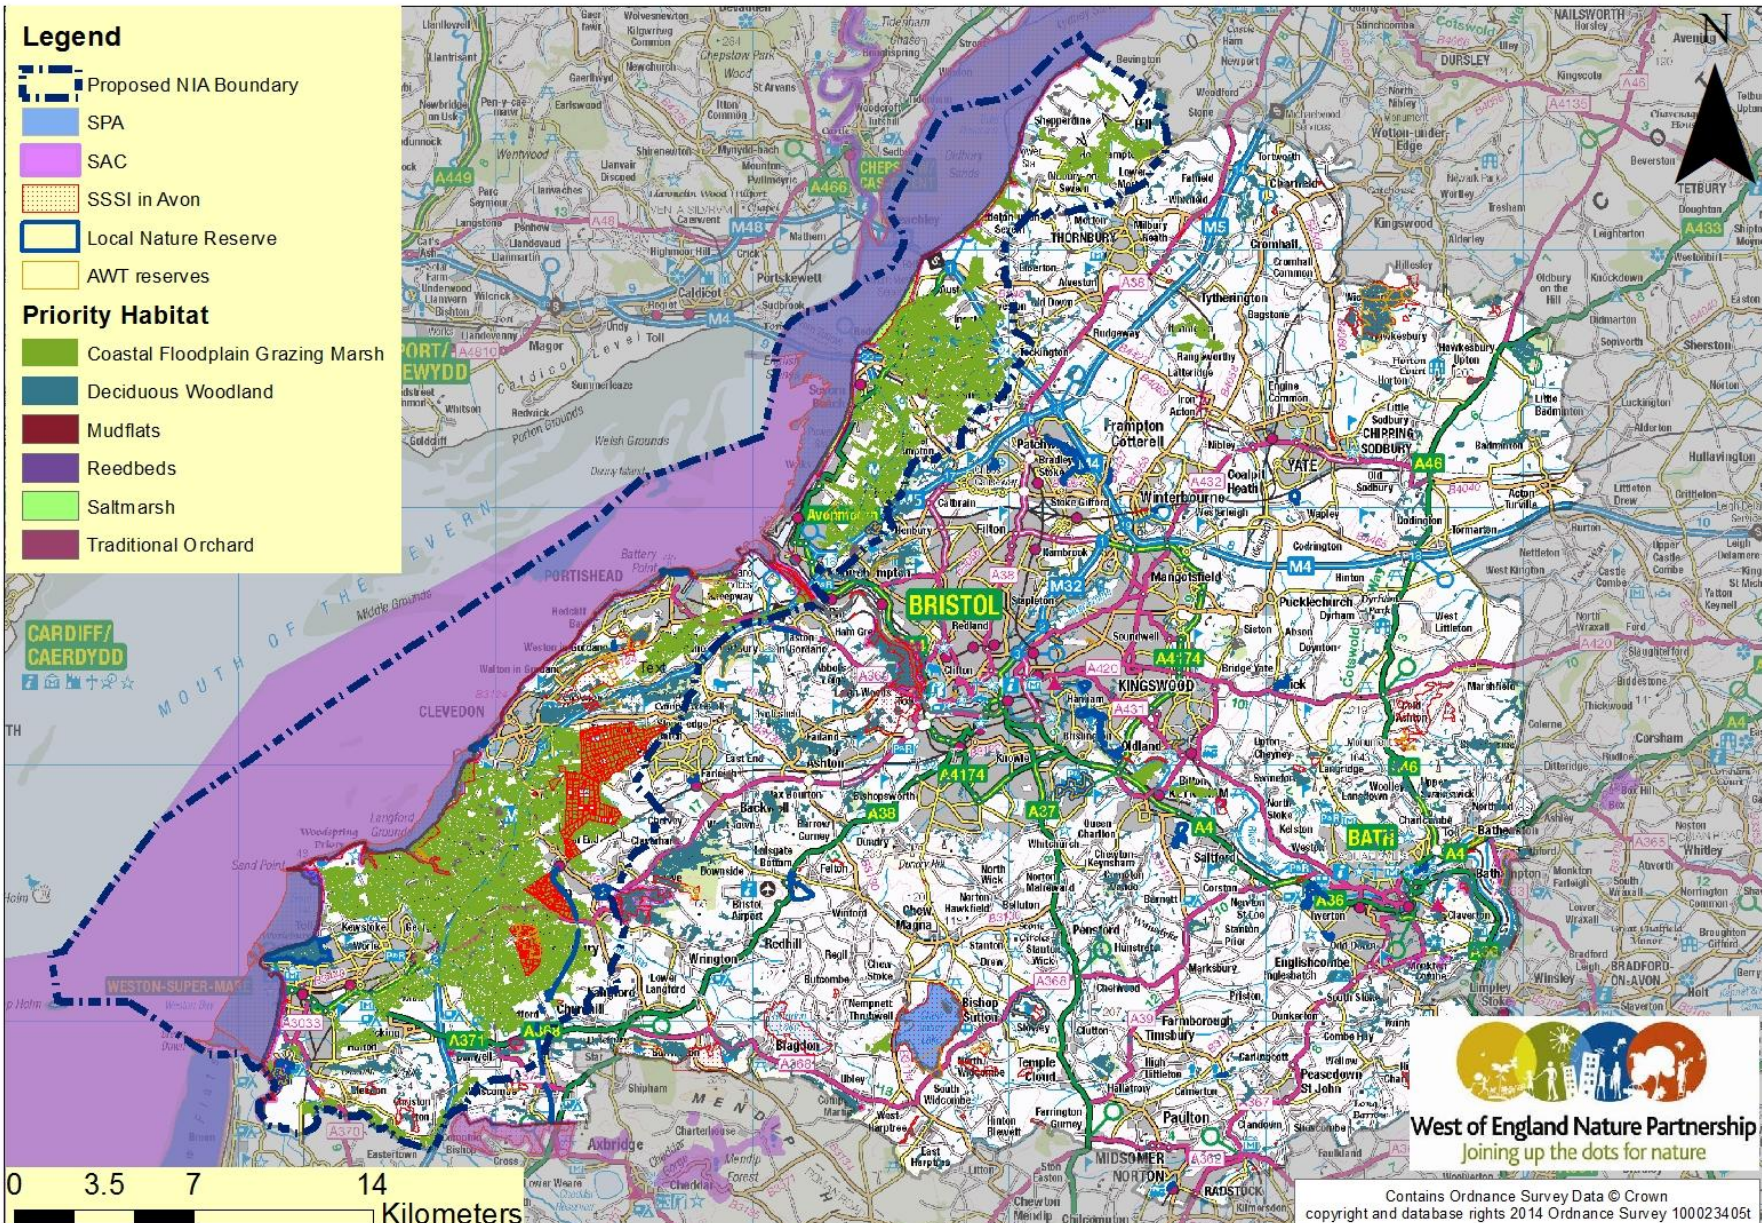

Legend

- Proposed NIA Boundary
- SPA
- SAC
- SSSI in Avon
- Local Nature Reserve
- AWT reserves

Priority Habitat

- Coastal Floodplain Grazing Marsh
- Deciduous Woodland
- Mudflats
- Reedbeds
- Saltmarsh
- Traditional Orchard

Contains Ordnance Survey Data © Crown copyright and database rights 2014 Ordnance Survey 100023405t